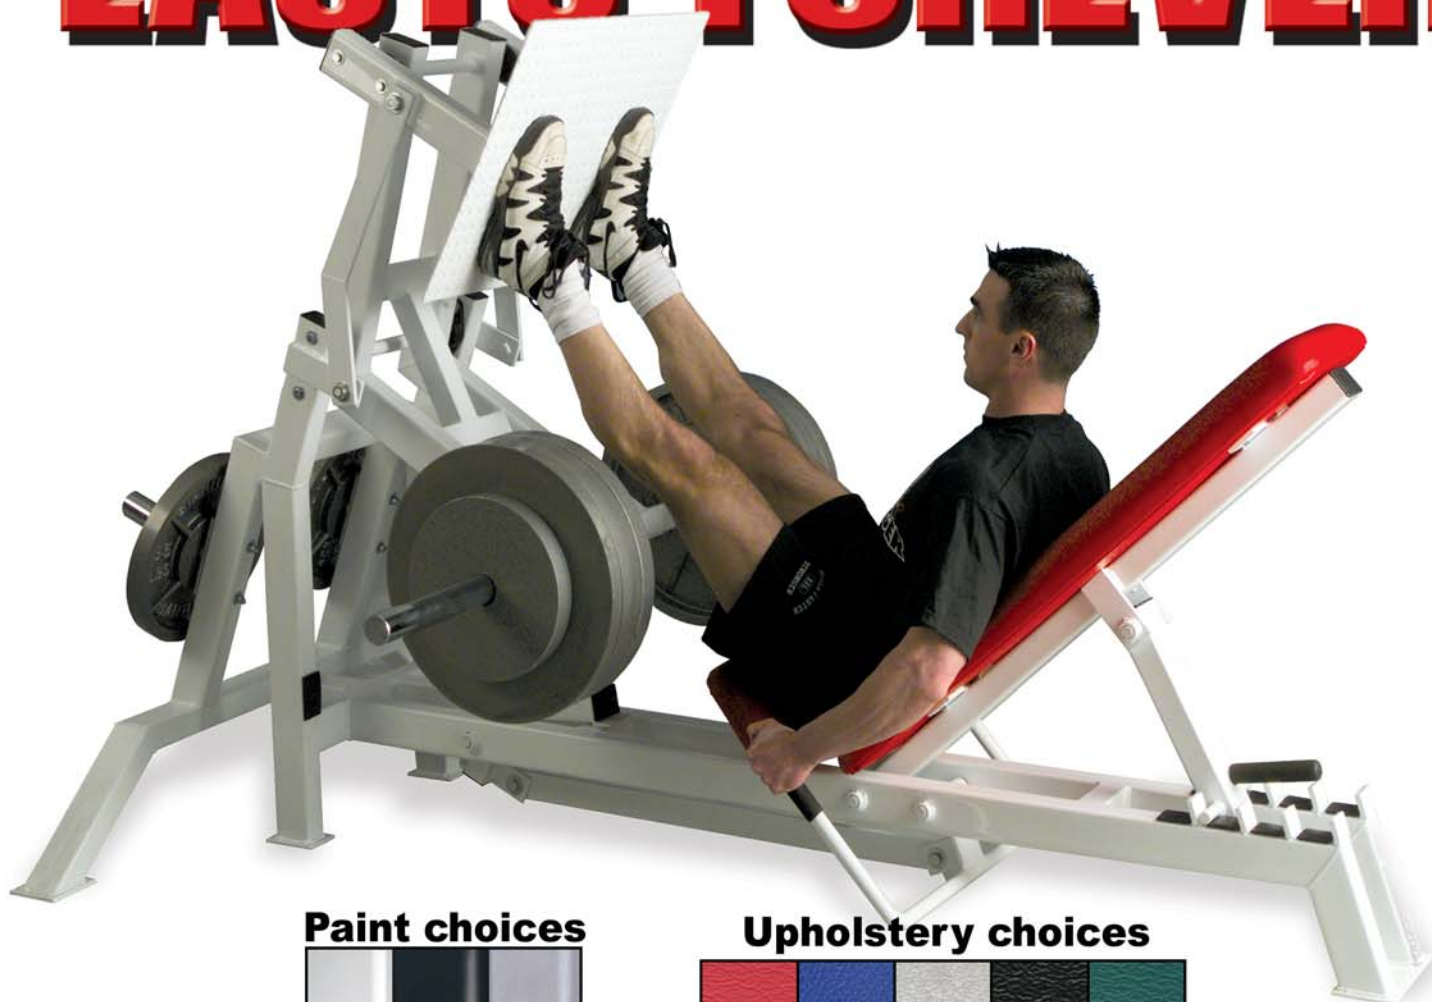

SIMPLE, BETTER, LASTS FOREVER

Paint choices

Upholstery choices

l-95" w-84" h-56"

BFS LEVER LEG PRESS

- ✓ **Rubber hand grips; chrome plate holders**
- ✓ **No pulleys or cables, oil-impregnated bushings**
- ✓ **Amazing smooth operation; lifetime guarantee on frame**
- ✓ **Uses Olympic plates**
- ✓ **Adjustable back rest; non-slip, coated, diamond-tread foot plate**

$1,659
#400090

Call 1-800-628-9737 to Order